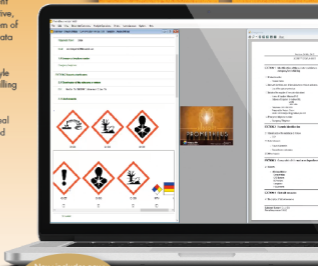

## Safety Datasheet Management Software

HibSoft in partnership with Lexeus Ltd.

Created by Hibiscus PLC, as a joint development with Lexeus Ltd, Prometheus is our simple, intuitive, flexible and cost effective solution to the problem of creating, storing and distributing your Safety Data Sheets.

Its WYSIWYG (What You See Is What You Get) style interface makes creating datasheets as simple as filling in boxes by picking phrases from a list!

Prometheus can be used independently as your ideal SDS creation and distribution solution, or integrated with our companion products to solve all your hazardous chemical documentation and labelling needs.

Prometheus is designed to interface directly with HibSoft Label Enterprise to form an integrated solution to your SDS and labelling requirements without the need for dual entry of data – once you have created your SDS, all the information required for your hazardous chemical labels is already there and can be accessed quickly and easily from your labelling database. Prometheus is also designed to link to Harmoneus, our chemical classification software.

Designed for flexibility and ease of use, Prometheus allows you to create templates describing the basic layout of your SDS's, including different layouts for different markets/customers, and to build up your SDS's on screen by filling in the appropriate elements - in most cases by picking standard phrases from a pre-installed list.